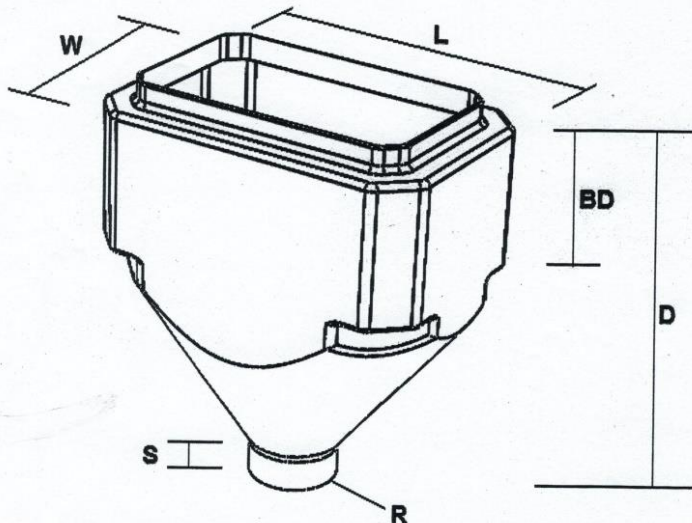

# WALTEX

PLASTIC DESIGN & MOULDING SPECIALISTS

PO BOX 34, ASHHURST, 4810, NZ TEL: +64 6 326 8678

sales@waltex.co.nz

www.waltex.co.nz

Hopper	BD	D	L	R	S	W
<b>170 Litre</b> RRP Excl. GST <b>\$271.55</b>	240mm	620mm	600mm	148mm	60mm	400mm
<b>880 Litre</b> RRP Excl. GST <b>\$468.41</b>	640mm	1240mm	1200mm	195mm	60mm	800mm
<b>1350 Litre</b> RRP Excl. GST <b>\$655.02</b>	600mm	1380mm	1200mm	195mm	60mm	1200mm
<b>2000 Litre</b> RRP Excl. GST <b>\$859.10</b>	1150mm	1930mm	1200mm	195mm	60mm	1200mm

\*MADE WITH HIGH QUALITY  
FOOD GRADE PLASTIC

\*AVAILABLE IN ANY COLOUR COMBO

\*COMES COMPLETE WITH LID

\*BOTTOM OF CONE COMES SEALED  
CAN BE CUT UPON REQUEST