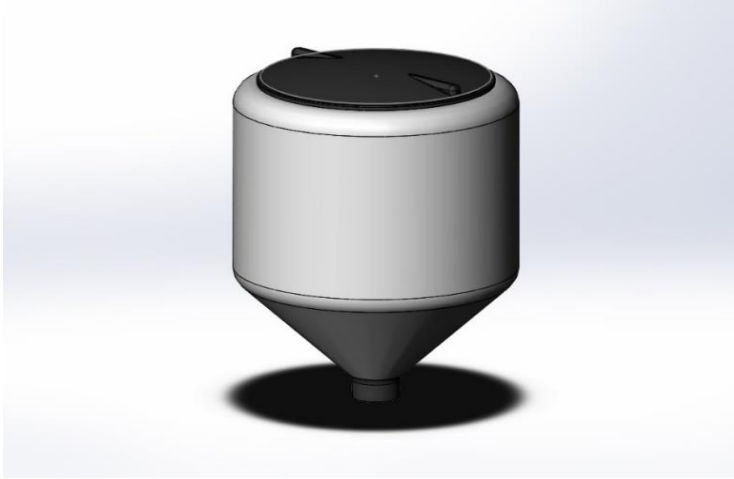

SILO 600 SERIES

- *Made from High Quality Food Grade Plastic
- *Available in 15 colours
- *Bottom of Base comes sealed
Can be cut upon request

CODE	60095	600120	600200	600280	600360
LITERS	95	120	200	280	360
Total Height	575mm	675mm	975mm	1275mm	1580mm
Total Height with Lid	635mm	735mm	1035mm	1335mm	1640mm
Height of Cylinder	295mm	395mm	695mm	995mm	1300mm
Height of Cone to Base	280mm	280mm	280mm	280mm	280mm
Diameter of Cone	600mm	600mm	600mm	600mm	600mm
Diameter of Base	100mm	100mm	100mm	100mm	100mm
RRP excl. GST	\$404.73	\$436.44	\$459.89	\$475.89	\$516.01